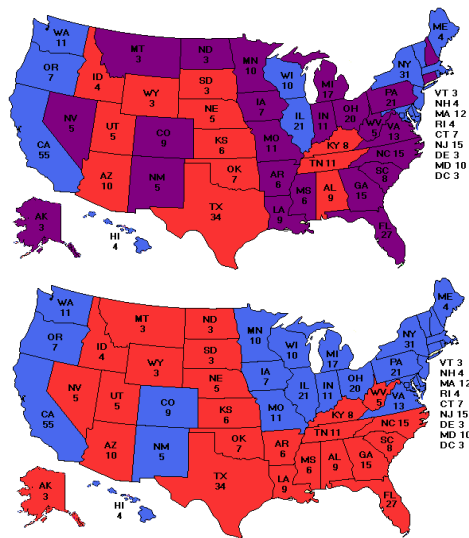

# Battleground States

<http://www.waweather.com/obama/battleground.html>

This file isn't updated anymore... now updaing webpage above.

6/25/2008 24 States	Electoral Votes		Percentage	
	Obama	McCain	Obama	McCain
Florida (FL)		27	FL 49%	51%
Pennsylvania (PA)	21		PA 55%	45%
Ohio (OH)	20		OH 53%	47%
Michigan (MI)	17		MI 52%	48%
Georgia (GA)		15	GA 49%	51%
North Carolina (NC)		15	NC 48%	52%
Virginia (VA)	13		VA 51%	49%
Indiana (IN)	11		IN 51%	49%
Missouri (MO)	11		MO 51%	49%
Minnesota (MN)	10		MN 51%	49%
Colorado (CO)	9		CO 51%	49%
Louisiana (LA)		9	LA 45%	55%
South Carolina (SC)		8	SC 45%	55%
Connecticut (CT)	7		CT 52%	48%
Iowa (IA)	7		IA 52%	48%
Arkansas (AR)		6	AR 45%	55%
Mississippi (MS)		6	MS 47%	53%
Nevada (NV)		5	NV 48%	52%
New Mexico (NM)	5		NM 52%	48%
West Virginia (WV)		5	WV 45%	55%
New Hampshire (NH)	4		NH 55%	45%
Alaska (AK)		3	AK 48%	52%
Montana (MT)		3	MT 45%	55%
North Dakota (ND)		3	ND 46%	54%
Other States (OS)	193	105	OS 65%	35%
<b>Total</b>	<b>328</b>	<b>210</b>	<b>61%</b>	<b>39%</b>

Strong Weak	Strong Weak	Strong Weak
-------------	-------------	-------------

Battleground State	Obama	McCain
--------------------	-------	--------

Source  
realclearpolitics.com